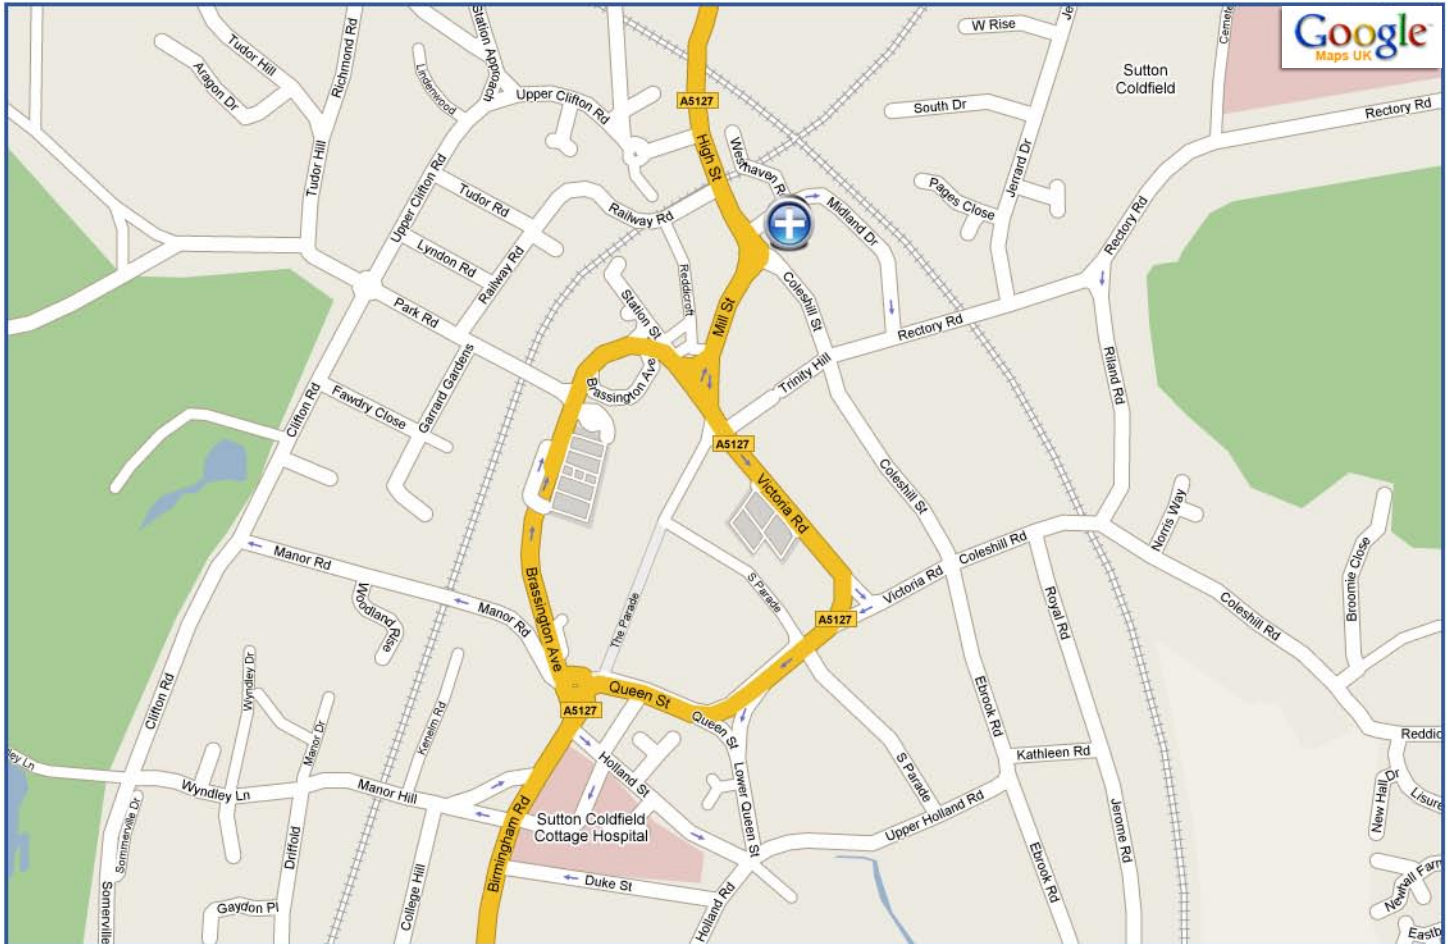

Office. 1 Midland Drive, Sutton Coldfield, West Midlands, B72 1TU

Directions from Birmingham City Centre

From Birmingham City centre, heading North towards the M6 and A38M – Sign posted Sutton Coldfield, Lichfield and the North - At Paradise Circus roundabout take the 2nd exit onto Great Charles Street Queensway - A38 (signposted Inner Ring Road, The North and London M6) A38, Bear right, then continue forward onto Queensway A38, take right-hand lane through underpass (signposted Lichfield, Walsall A34, Ring Road) A38, continue forward on A38 (signposted M6, M5, M42, M40, Lichfield) A38, Continue forward onto Aston Expressway A38(M) (signposted Sutton Coldfield) A38(M), Keep in right-hand lane then continue forward (signposted Lichfield, Erdington) A38(M), Continue forward (signposted Erdington) A38(M) , Continue forward onto Gravelly Hill - A5127. Entering Erdington A5127, At Six Ways roundabout take the 2nd exit onto the A5127 (signposted Sutton Coldfield, Wylde Green) A5127, At roundabout take the 2nd exit onto Sutton New Road - A5127 (signposted Sutton Coldfield) A5127, Continue forward onto Birmingham Road - A5127. Entering Sutton Coldfield A5127, At "Horse and Jockey" public house continue forward A5127, At roundabout take the 2nd exit onto Brassington Avenue - A5127 (signposted Lichfield), Bear left onto High Street A5127, Turn right onto Midland Drive Midland.